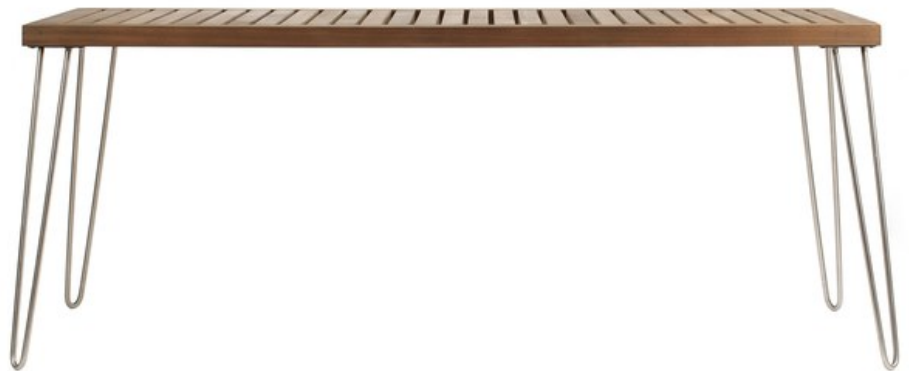

Hairpin Leg Table

This table is a collaboration between Dita von Aesch, Designer/ Builder of Victoria Wood Studio and Phillip Bourque, Designer. The table seems to float on its stainless steel hair pin legs while the western red cedar slats provide a beautiful contrast. This table is stained to withstand the elements with a silvery finish and top coat of oil.

\$1500.00

HAIRPIN LEG TABLE

Victoria, BC