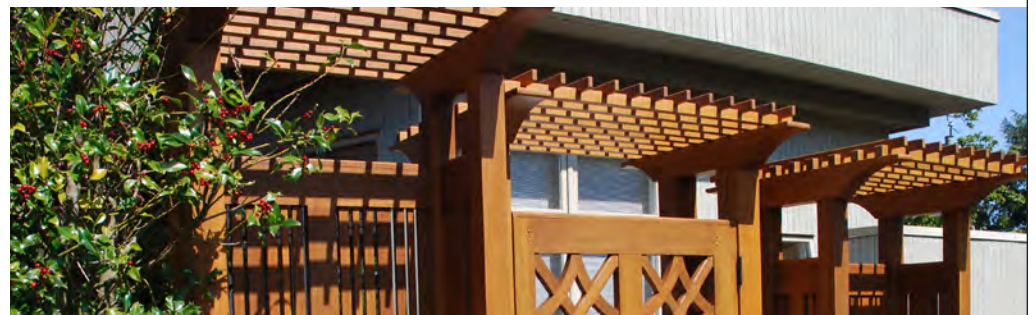

The owners of this contemporary home wanted both privacy and beauty in their side entrance. The designer created a more transitional look adding warmth in the panel inserts without sacrificing the clean lines necessary to work with the house. Views of the passageway are equally enjoyable from the house and the street .

PASSAGEWAY

Fairfield, Victoria, BC